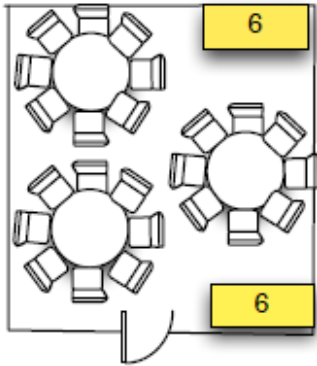

Sterrett Room 18'x19'
Located on the Mezzanine Level

Seating for 24 with 2 buffet tables

Seating for 18 with podium & AV Projector Screen

Seating for 32 Family Style

Theatre Seating for 40
with AV, Projector Screen,
Podium, Table for Coffee and
6' Reception Table