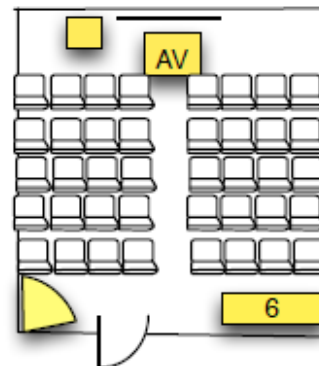

Sterrett Room 18'x19'
Located on the Mezzanine Level

Seating for 24 with 2 buffet tables

Seating for 18 with podium & AV Projector Screen

Seating for 32 Family Style

Theatre Seating for 40
with AV, Projector Screen,
Podium, Table for Coffee and
6' Reception Table