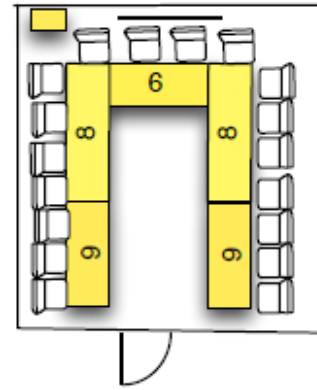

Sterrett Room 18'x19'
Located on the Mezzanine Level

Seating for 24 with 2 buffet tables

Seating for 18 with podium & AV Projector Screen

Seating for 32 Family Style

Theatre Seating for 40
with AV, Projector Screen,
Podium, Table for Coffee and
6' Reception Table