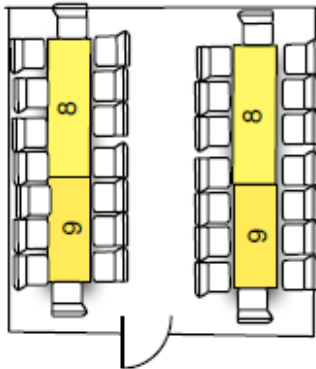

Sterrett Room 18'x19'
Located on the Mezzanine Level

Seating for 24 with 2 buffet tables

Seating for 18 with podium & AV Projector Screen

Seating for 32 Family Style

Theatre Seating for 40
with AV, Projector Screen,
Podium, Table for Coffee and
6' Reception Table