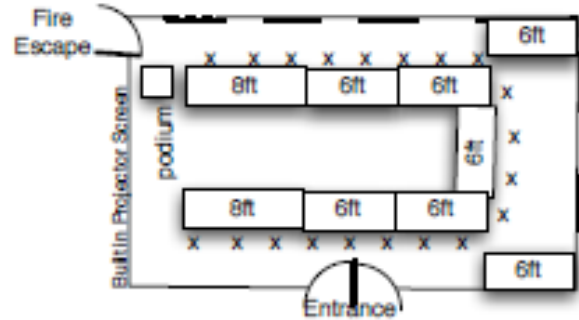

Town Center Community Association

5430 Vantage Point Road – Columbia, Maryland 21044

Gather Room 30'x18'
Upper Level

Sample Ceremony Set up

Seating for 22 with coffee/snack stations in room

Guest Seating for 48 with 12 foot double sided buffet

Guest Seating for 64