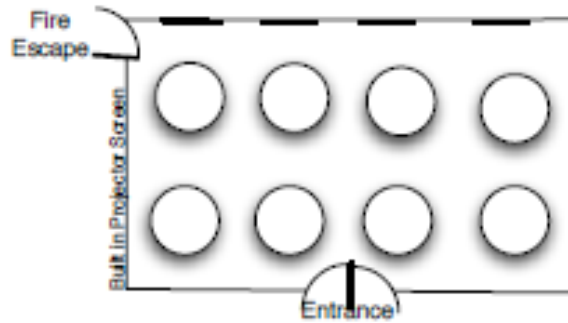

Town Center Community Association

5430 Vantage Point Road – Columbia, Maryland 21044

Gather Room 30'x18'
Upper Level

Sample Ceremony Set up

Seating for 22 with coffee/snack stations in room

Guest Seating for 48 with 12 foot double sided buffet

Guest Seating for 64