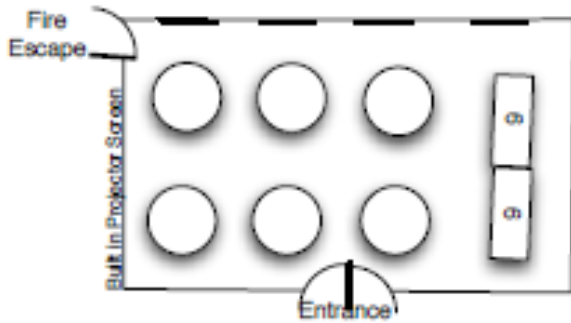

Town Center Community Association

5430 Vantage Point Road – Columbia, Maryland 21044

Gather Room 30'x18'
Upper Level

Sample Ceremony Set up

Seating for 22 with coffee/snack stations in room

Guest Seating for 48 with 12 foot double sided buffet

Guest Seating for 64