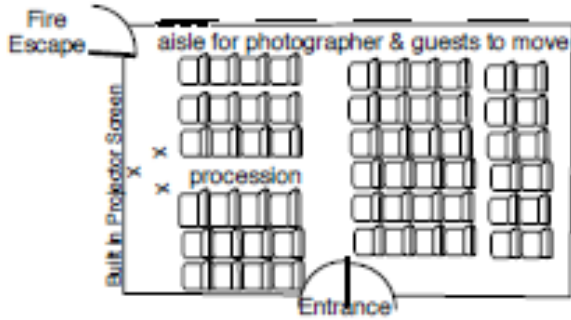

Town Center Community Association

5430 Vantage Point Road – Columbia, Maryland 21044

Gather Room 30'x18'
Upper Level

Sample Ceremony Set up

Seating for 22 with coffee/snack stations in room

Guest Seating for 48 with 12 foot double sided buffet

Guest Seating for 64