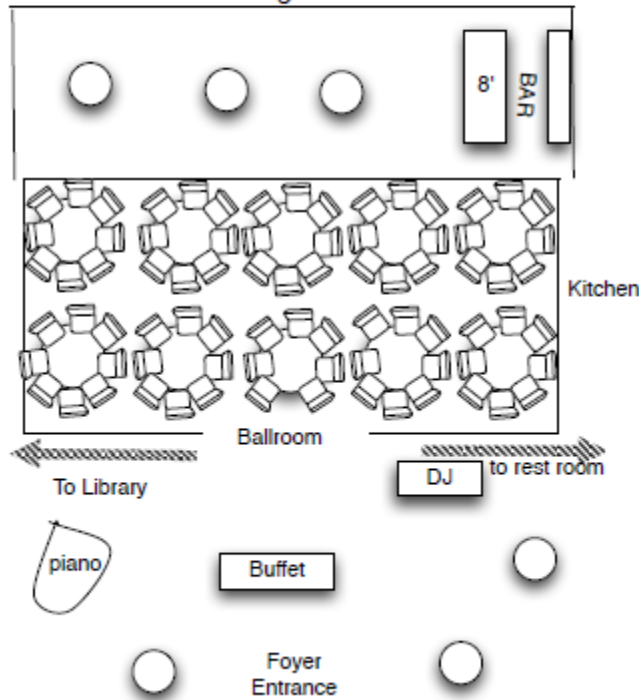

## Sample Floorplan

**Ballroom 38'x18', Veranda 40'x12'**

Ballroom Seating for 80, Bar on the Veranda with Cocktail Tables. Utilize the Foyer for Buffet and later for Dancing with Cocktail Tables for Guests