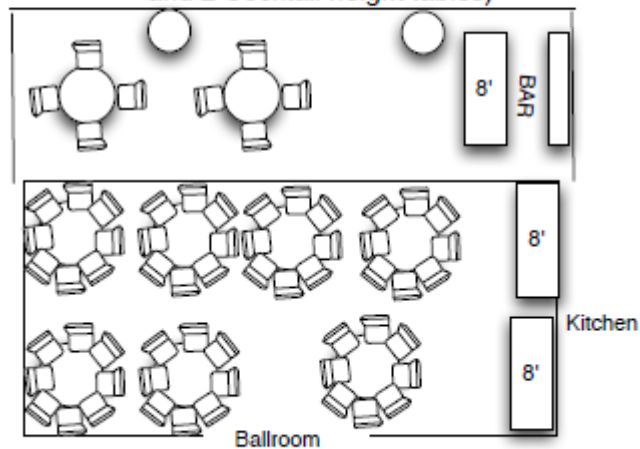

## Sample Floor Plan for Ballroom

**Ballroom 38'x18'. Veranda 40'x12'**

Veranda (utilize for Bar/bar back, extra 8 guest seating and 2 Cocktail height tables)

Seating for 56 in the Ballroom with buffet for Catering